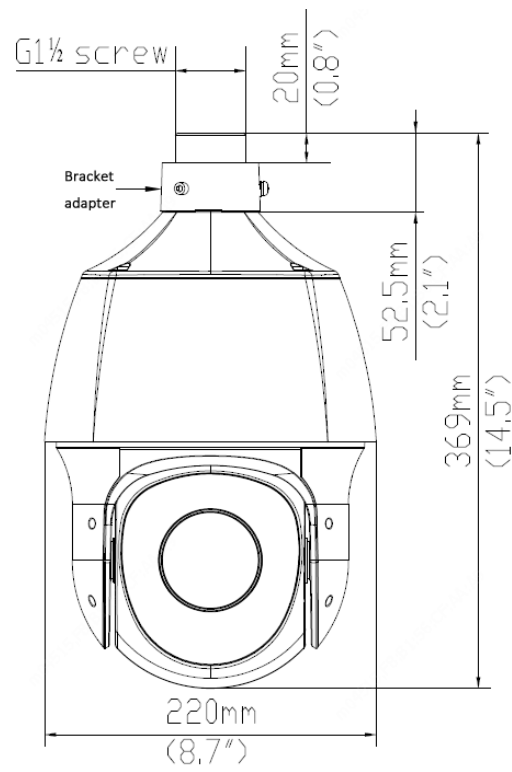

Reset Button

Supported

Dimensions

Zhejiang Uniview Technologies Co., Ltd.

Building No.10, Wanlun Science Park, Jiangling Road 88, Binjiang District, Hangzhou, Zhejiang, China (310051)

Email: overseasbusiness@uniview.com; globalsupport@uniview.com

<http://www.uniview.com>

©2020 Zhejiang Uniview Technologies Co., Ltd. All rights reserved.

*Product specifications and availability are subject to change without notice.