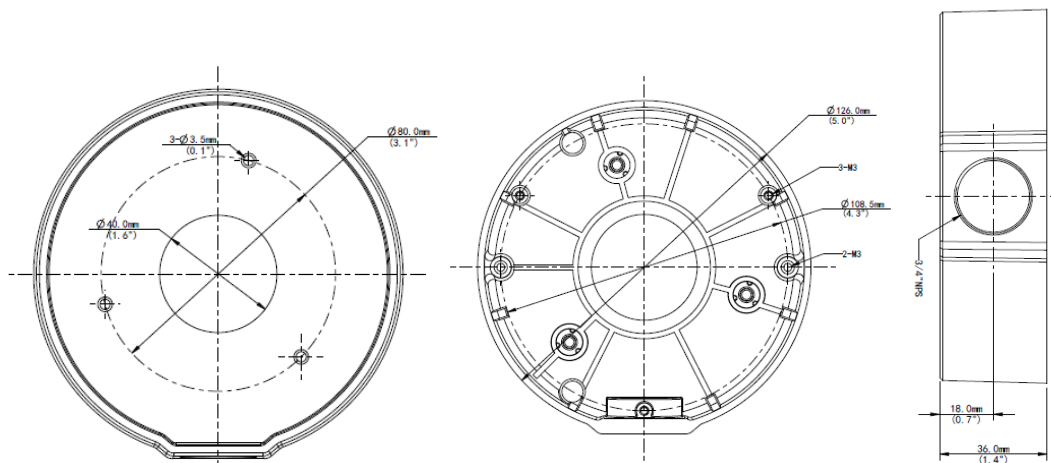

Metal Turret Junction Box

TR-JB03-E-IN

Specifications

Bracket	TR-JB03-E-IN
Application	Wall installation for IPC36 Series fixed dome and IPC81 Series fisheye camera
Dimensions	Φ126mmx36mm (5.0" x1.4")
Weight	0.22kg(0.48lb)
Material	Aluminum alloy

Dimension

Zhejiang Uniview Technologies Co.,Ltd.

South Tower, Building 10, Wanlun Science Park, 88 Jiangling Road, Hangzhou, P.R.China 310051

Email: overseasbusiness@uniview.com; globalsupport@uniview.com