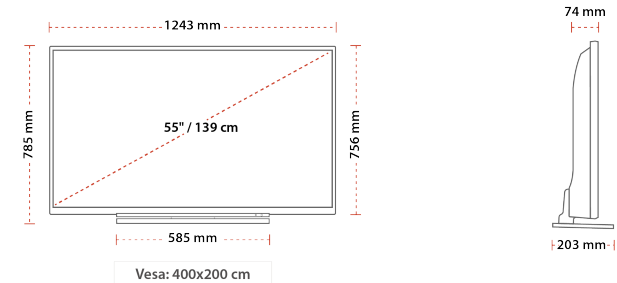

Features

Connection Ports

Size Info

DISPLAY

Screen Size (inch / cm)	55" / 140cm
Resolution	UHD (3840 x 2160)
Panel Type	D-LED
Brightness	350

VIDEO

Wide Color Gamut	NO
HDR	HDR10, HLG, Dolby Vision HDR
Dolby Vision HDR	YES
MEMC	NO
UHD Upscaler	YES
Picture Modes	Dynamic, Game,Sports, Cinema, Natural, User

MECHANICAL

Boxed dimensions (mm)	1369 x 154 x 917
Dimensions with stand (mm)	203 x 1243 x 785
Dimensions without Stand (mm)	74 x 1243 x 756
Gross Weight (kg)	23
Net Weight (kg)	18
VESA (Wall mount) WxH	400 x 200
Container info (Pile-20ft / 40ft / 40ftHQ / Truck)	124/252/252/423
Container info (Palletized-20ft / 40ft / 40ftHQ / Truck)	96/204/204/264