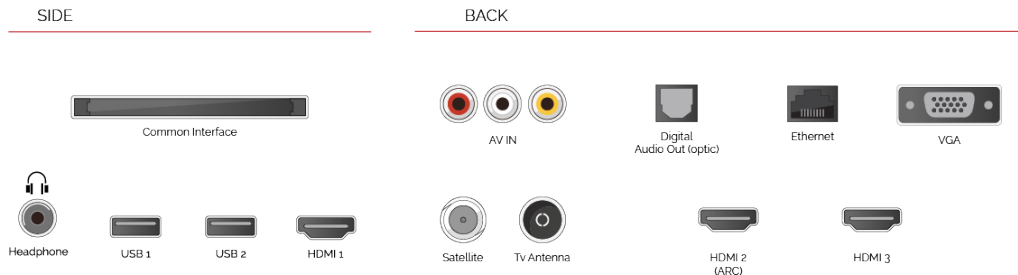

Sound by Onkyo: Working in collaboration with Onkyo, a global force in audio, Toshiba is bringing TV to life with enhanced sound quality. Featuring built-in Onkyo speakers and speaker boxes, the TVs ensure clearer audio for both on-screen dialogue and music. Tuned by Onkyo engineers, the speakers are designed to ensure life-like, precise sound that can be heard equally well from any seat in the room.

Features

Connection Ports

Size Info

DISPLAY

Screen Size (inch / cm)	55" / 140cm
Resolution	UHD (3840 x 2160)
Panel Type	D-LED
Brightness	350

VIDEO

Wide Color Gamut	NO
HDR	HDR10, HLG, Dolby Vision HDR
Dolby Vision HDR	YES
MEMC	NO
UHD Upscaler	YES
Picture Modes	Dynamic, Game,Sports, Cinema, Natural, User