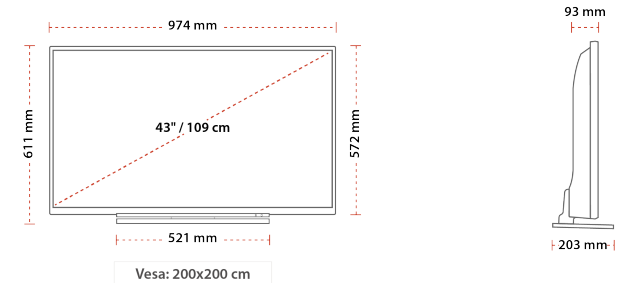

SIDE

BACK

Size Info

DISPLAY

Screen Size (inch / cm)	43" / 109cm
Resolution	FHD (1920 x 1080)
Panel Type	D-LED
Brightness	300

VIDEO

Picture Modes	Dynamic, Game, Sports, Cinema, Natural, User
---------------	----------------------------------------------