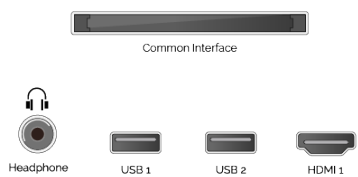

Key Features

1080p FULL HD

Full HD: Discover picture perfect on-screen imagery with a Toshiba Full HD TV. With a 1080p screen resolution, you can enjoy pinpoint sharp clarity as well as incredible image detail and vibrancy of colour.

SMART TV

Toshiba Smart Portal: A whole new world of entertainment awaits you on your Toshiba big screen TV and it's all just one click away. Choose from Toshiba's huge range of music, video, TV and social media apps. With Netflix® and YouTube™, you will find plenty of 4K content. And, with Opera TV, you can discover even more entertainment variety.

REC USB Video Recording

USB Recording: Sometimes once just isn't enough when it comes to watching your favourite programmes and movies. With this USB recording feature, you can watch and record your all-time favourite TV content.

VIDEO ON DEMAND

Video on Demand: Don't miss out on any global video hits and YouTube™ sensations. There is no end of things to watch with local and worldwide video applications.

Features

Connection Ports

SIDE