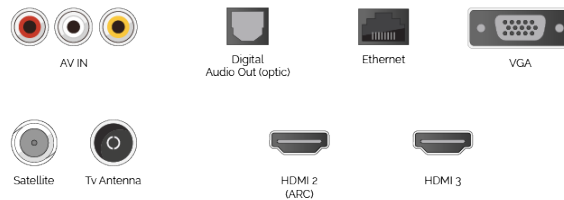

VIDEO ON DEMAND

Video on Demand: Don't miss out on any global video hits and YouTube[™] sensations. There is no end of things to watch with local and worldwide video applications.

Features

Connection Ports

SIDE

BACK

Size Info

DISPLAY

Screen Size (inch / cm)	43" / 109cm
Resolution	FHD (1920 x 1080)
Panel Type	D-LED
Brightness	300

VIDEO

Picture Modes	Dynamic, Game, Sports, Cinema, Natural, User
---------------	----------------------------------------------