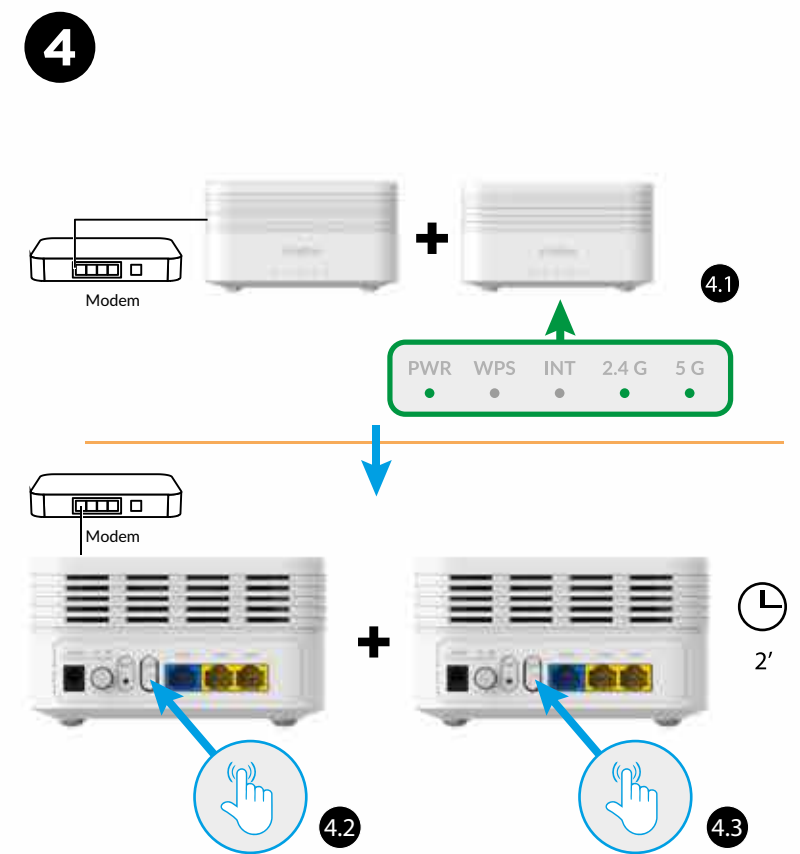

SERVICE CENTER

GB support_uk@strong.tv
0800 464 7919

www.strong.tv

Supplied by Strong Austria
Represented by Caldero Holdings Ltd.
Concordia Works
30 Sovereign Street
Leeds, LS1 4BA, UK
Email: support_uk@strong.tv

Wi-Fi is a registered trademark of Wi-Fi Alliance®
© STRONG 2022. All rights reserved