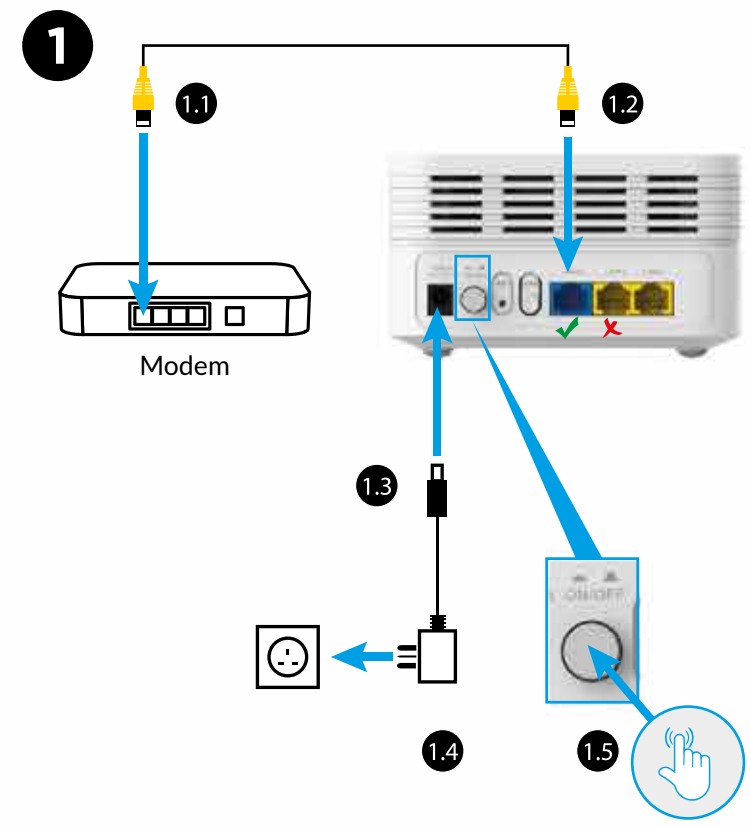

STRONG

3000 Mbit/s

ATRIA

WI-FI MESH HOME TRIO PACK AX3000

High Performance Mesh Wi-Fi 6 System

Installation Instructions

3x

3x

1x

SERVICE CENTER

GB support_uk@strong.tv
0800 464 7919

www.strong.tv

Supplied by Strong Austria
Represented by Caldero Holdings Ltd.
Concordia Works
30 Sovereign Street
Leeds, LS1 4BA, UK
Email: support_uk@strong.tv

Wi-Fi is a registered trademark of Wi-Fi Alliance®
© STRONG 2022. All rights reserved