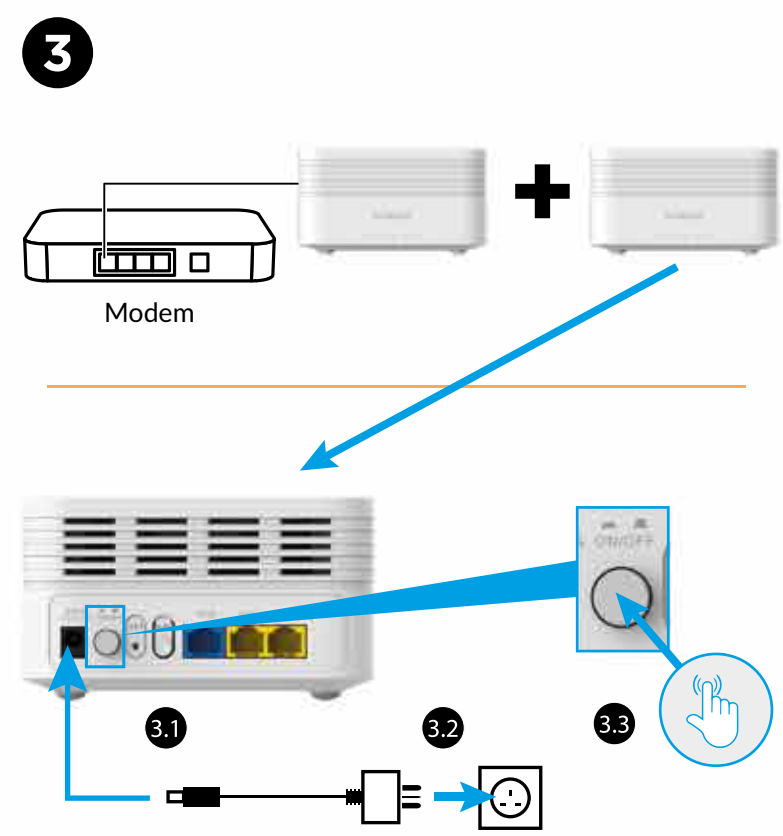

SERVICE CENTER

GB support_uk@strong.tv
0800 464 7919

www.strong.tv

Supplied by Strong Austria
Represented by Caldero Holdings Ltd.
Concordia Works
30 Sovereign Street
Leeds, LS1 4BA, UK
Email: support_uk@strong.tv

Wi-Fi is a registered trademark of Wi-Fi Alliance®
© STRONG 2022. All rights reserved