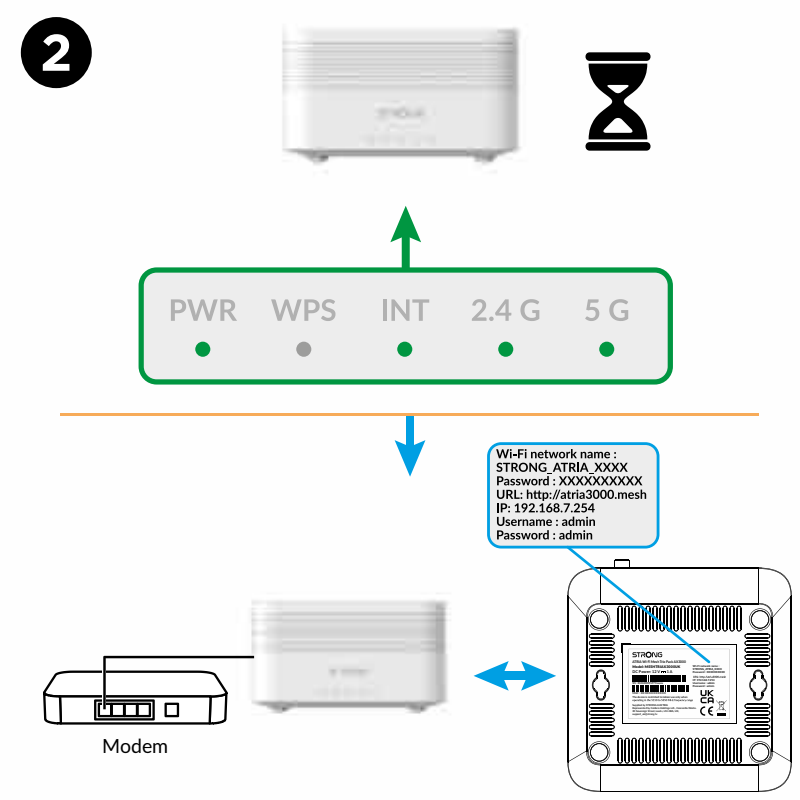

STRONG

3000 Mbit/s

ATRIA

WI-FI MESH HOME TRIO PACK AX3000

High Performance Mesh Wi-Fi 6 System

Installation Instructions

3x

3x

1x

SERVICE CENTER

GB support_uk@strong.tv
0800 464 7919

www.strong.tv

Supplied by Strong Austria
Represented by Caldero Holdings Ltd.
Concordia Works
30 Sovereign Street
Leeds, LS1 4BA, UK
Email: support_uk@strong.tv

Wi-Fi is a registered trademark of Wi-Fi Alliance®
© STRONG 2022. All rights reserved