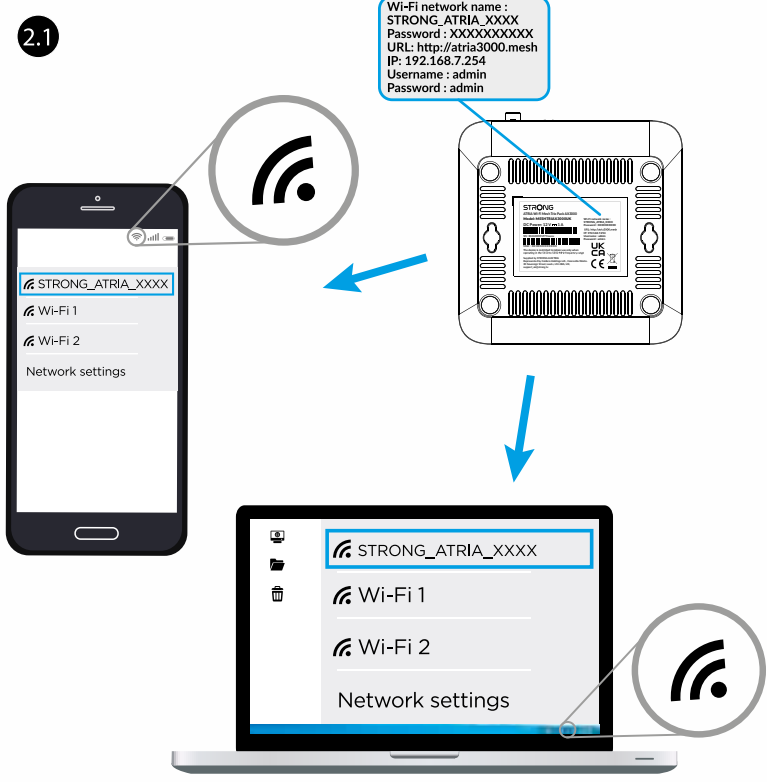

Wi-Fi is a registered trademark of Wi-Fi Alliance®
 © STRONG 2022. All rights reserved

ATRIA Mesh App