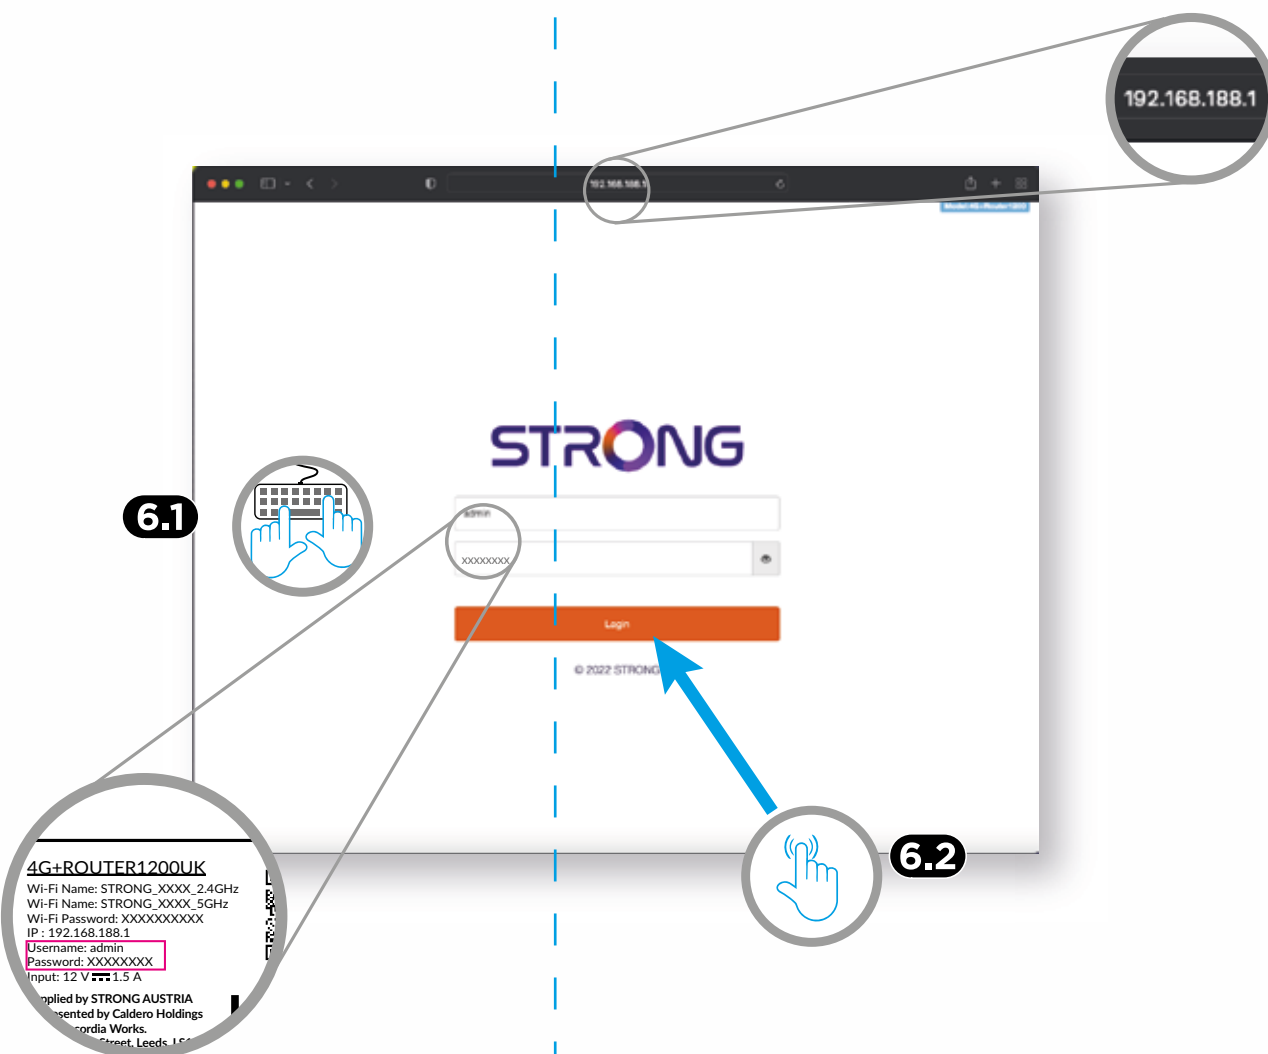

## 4G+ LTE ROUTER

4G+ROUTER1200UK

Mbps  
**1200**  
Mbit/s

Installation Instructions

6