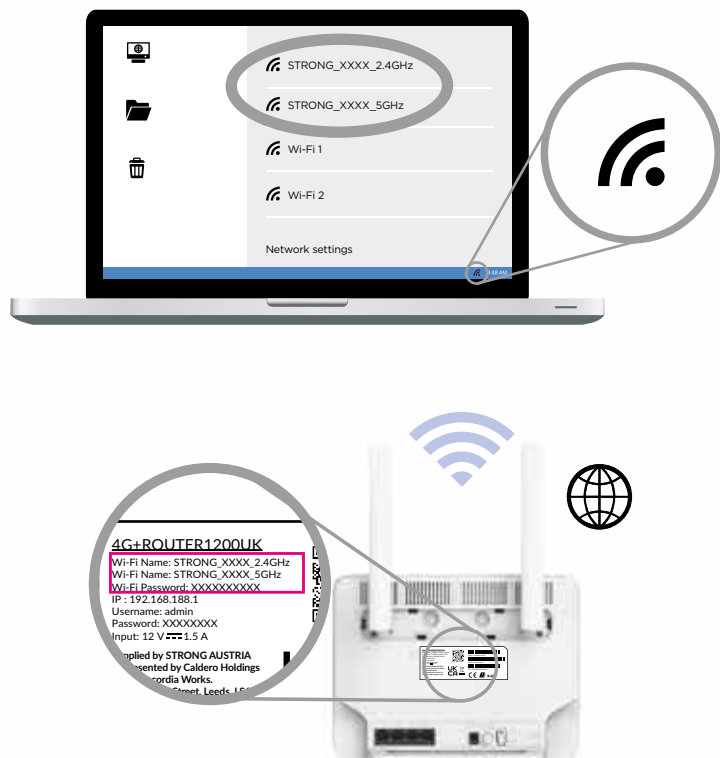

5a

5b

STRONG

4G+ LTE ROUTER

4G+ROUTER1200UK

Mbps
1200
Mbit/s

Installation Instructions

6

SERVICE CENTER

GB support_uk@strong.tv
0800 464 7919

www.strong.tv

Supplied by Strong Austria
Represented by Caldero Holdings Ltd.
Concordia Works
30 Sovereign Street
Leeds, LS1 4BA, UK
Email : support_uk@strong.tv