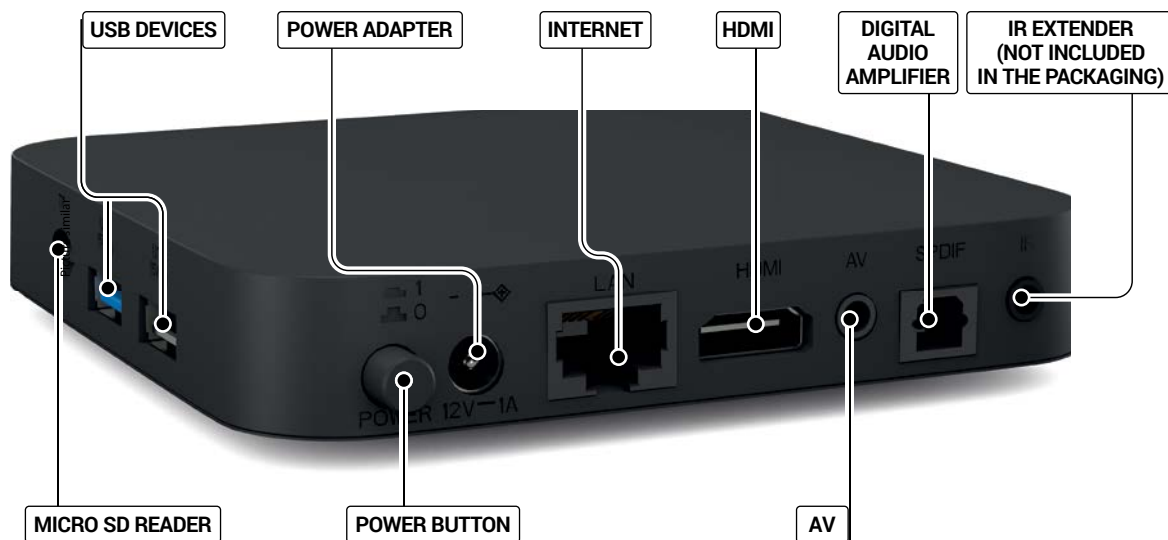

STRONG

4K UHD Box LEAP-S1

- Chromecast built-in for streaming HD movies from your mobile phone to a TV screen
- Google assistant allows to quickly find the latest blockbuster and more¹
- Simple download and installation of apps from the Play Store with individual sorting²
- Access to apps, games, streaming services and more via Google Play²
- Supports Dolby® Digital and Dolby® Digital Plus³
- Connect to other devices and share data via Bluetooth
- Sharing of digital media between multimedia devices

- 1x USB 2.0 + 1x USB 3.0 ports for playback
- Software updates through internet and via external USB devices
- Supports MPEG-4, H.264/AVC, H.265/HEVC (4K Ultra HD)
- Supports High Dynamic Range with HDR
- Supports HTML5
- **Connections:** HDMI, AV, 1x USB 2.0, 1x USB 3.0, LAN, IR extender port, 12V/1 A DC power adapter, Wi-Fi, Bluetooth

1 The availability of the language depends on Google Voice Search support.
2 STRONG cannot be held liable for services by third parties. Offers by third parties may be changed or removed at any time, may not be available in all regions and may require a separate subscription.
3 Dolby, Dolby Audio and the double-D symbol are trademarks of Dolby Laboratories.

Video decoder

Aspect ratio: 16:9, Auto/Full screen
Video resolution: 2160p, 1080p, 720p, 4Kp60 10-bit H.265, 4Kp60 VP9 Profile 2, 4Kp30 H.264

Audio decoder

Audio decoding: Dolby® Digital/
Dolby® Digital Plus*, MPEG-1 layer1/2
Audio mode: Mono, L/R, Stereo

System & Memory

Android Version: 10
Chipset: Amlogic S905X2
CPU: Amlogic S905X2 Quad Core ARM Cortex-A53, 1.8 GHz
GPU: Quad Core ARM Mali-G31@1800 MHz
SDRAM: DDR4: 2 GB
Flash: eMMC: 8 GB

Connectors

HDMI
Ethernet
1x USB 2.0 + 1x USB 3.0 ports
Micro SD port
S/PDIF (optical)
AV
IR
DC IN (12 V, 1 A)

General data

Wi-Fi: IEEE 802.11b/g/n, 2.4 GHz
IEEE 802.11a/n/ac, 5 GHz
Bluetooth: 4.2
Power supply: AC 100 - 240 V AC ~ 50/60 Hz
Input voltage: DC 12 V, 1 A
Power consumption working: 7 W
Operating temperature range: 0 ~ +40 °C
Storage temperature: -10 ~ +70 °C
Dimensions (W x D x H) in mm: 110 x 110 x 22
Weight: 170 g

Package content

Android TV Box
Voice Enabled Remote
Power Adapter 12 V / 1 A
HDMI Cable
2x AAA Batteries
Installation instructions

Dolby, Dolby Audio and the double-D symbol are trademarks of Dolby Laboratories.

SERVICE CENTER		IT
AT	support_at@strong.tv 0820 400 150 (€ 0,12/Min, österr. Festnetz)	support_it@strong.tv 199 404 032 Da rete fissa 24,8 cent. al min. 12,5 cent. scatto alla risposta Da rete mobile max 49 cent. al min. 15,6 cent. scatto alla risposta
DE	support_de@strong.tv 0180 501 49 91 (€ 0,14/Min, deutsches Festnetz) (€ 0,42/Min, max. Mobilfunknetz)	NL
BG	support_bg@strong.tv +359 32 634451	FR
DK	support_dk@strong.tv	UA
CEE	support_hu@strong.tv +36 1 445 26 10	PL
	support_pl@strong.tv 801 702 017	

EAN LEAP-S1UK: 9120072373664
PCB: 10 pcs