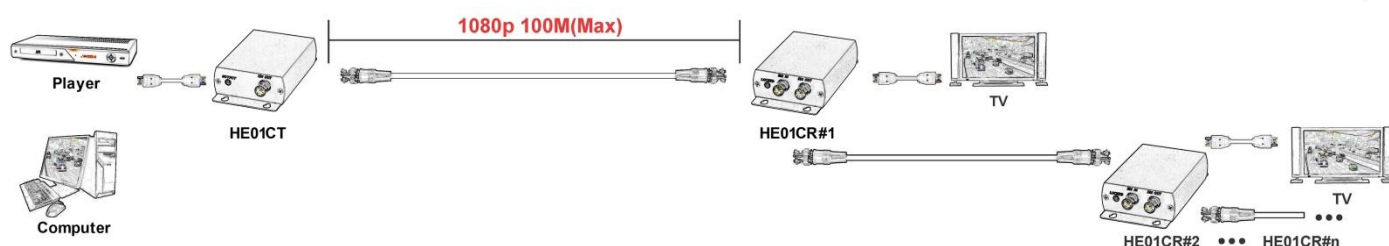

HDMI Extender Series

User Manual

Model : HE01C

HDMI over Coaxial Extender 1080p 100M

Introduction

HE01C is an HDMI extender that can use a coaxial cable to send HDMI signal with a transmission distance of up to 100M. Its RX unit has a BNC loop-out port to daisy chain for HDMI distribution and extension. For each RX added, you can have one additional HDMI output.

Features

- Resolution up to 1080p.
- Signal extension up to 100M over coaxial cable.
- Built-in BNC loop-out port for daisy chain to have multiple remote HDMI displays.

Installation View

Cable

To send HD video must use coaxial cable with Bandwidth at least 1.5G, to send Full HD video must use coaxial cable with bandwidth at least 3G.

Link cable recommend to use high quality 75Ω Coaxial Cable & BNC connector, to use low quality coaxial cable may case signal loss and effect transmission distance and reliability.

Working Distance

Max. distance via high quality 75Ω Coaxial Cable (Belden 1505A Testing)	
SD (480i,576i resolution) (270Mbps)	300M
HD (720p, 1080i, 1080p@24/25/30Hz resolution) (1.45Gbps)	200M
Full HD (1080p@50/60Hz) resolution (2.97Gbps)	100M

LED Indication

HE01CT

GREEN	Power & Signal
ON	Power on
FLASH	Not support HDMI input format
BLUE	SDI signal
ON	SDI signal output

HE01CR

GREEN	Power
BLUE	SDI signal lock

Panel View

HE01CT

HE01CR