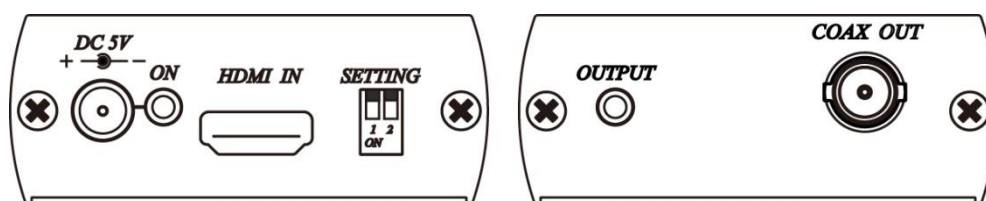

LED Indication

HE01CT

GREEN	Power & Signal
ON	Power on
FLASH	Not support HDMI input format
BLUE	SDI signal
ON	SDI signal output

HE01CR

GREEN	Power
BLUE	SDI signal lock

Panel View

HE01CT

HE01CR

HE01CT Switch Instruction

- | | | |
|---|---|--|
| 1 | ↑ | Video Support: 480i, 576i, 720p@50/59.94/60Hz,
Max resolution 1080i@50/59.94/60Hz. |
| | ↓ | Video Support: 480i, 576i, 720p@50/59.94/60Hz, 1080i@50/59.94/60Hz,
Max resolution 1080p@23.98/24/29.97/30/50/59.94/60Hz. |
| 2 | ↑ | Audio Support LPCM 2 Channels. |
| | ↓ | Audio Support LPCM 7.1 Channels. |