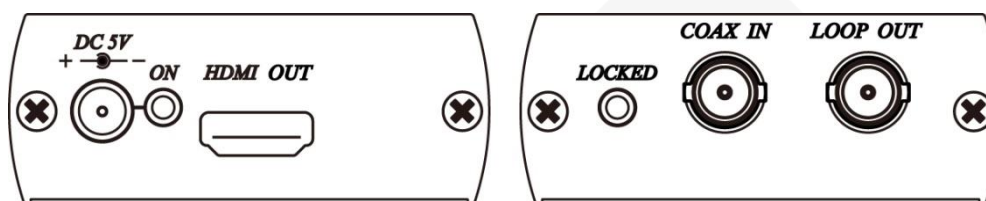

LED Indication

HE01CT

GREEN	Power & Signal
ON	Power on
FLASH	Not support HDMI input format
BLUE	SDI signal
ON	SDI signal output

HE01CR

GREEN	Power
BLUE	SDI signal lock

Panel View

HE01CT

HE01CR

HE01CT Switch Instruction

- | | | |
|---|---|--|
| 1 | ↑ | Video Support: 480i, 576i, 720p@50/59.94/60Hz,
Max resolution 1080i@50/59.94/60Hz. |
| | ↓ | Video Support: 480i, 576i, 720p@50/59.94/60Hz, 1080i@50/59.94/60Hz,
Max resolution 1080p@23.98/24/29.97/30/50/59.94/60Hz. |
| 2 | ↑ | Audio Support LPCM 2 Channels. |
| | ↓ | Audio Support LPCM 7.1 Channels. |