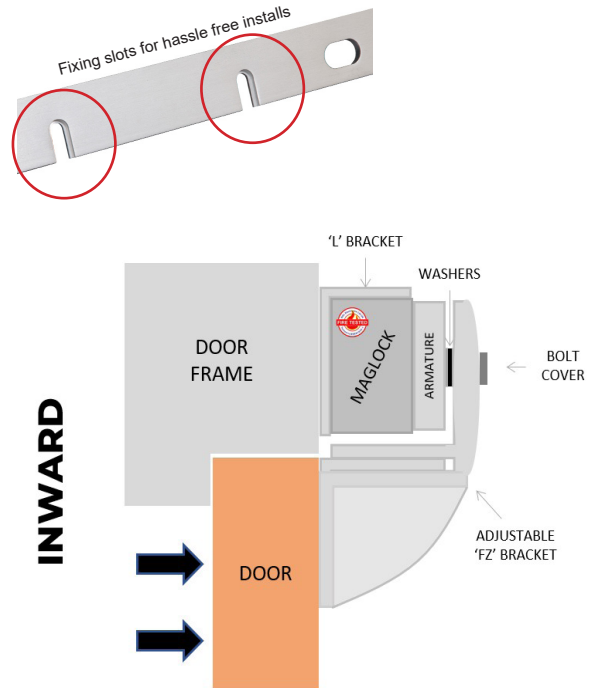

ARCHITECTURAL BRACKETS RGL SAFETY RANGE

MAGNETIC LOCK

Fire tested range of maglocks and brackets from a market leader in access control.

FIRE TESTED to
BSEN1634-1-2014 & BS476:Part22:1987
(30, 60, 90 & 120 min timber door-sets)

BK1200-F-L/AB

SPECIFICATION	FEATURES	OTHER PRODUCTS
---------------	----------	----------------

BK1200-F-L/AB
 • Specially designed bracket slots that allows for a simple one person installation of maglocks
 • Fully adjustable brackets
 • Suitable for all RGL Standard Maglocks - inc: ML1200 / ML1200-M

BK1200-F-L/AB
 • Fire rated (30, 60, 90 & 120 min timber door set)
 • L bracket for use on outward opening doors
 • ZL bracket for use on inward opening doors
 • Anodised aluminium finish
 • Z Bracket can provide an extra 20mm-30mm of reach for non standard door settings

INWARD
OUTWARD

DIMENSIONS

BK1200-F-L/AB
 • 265x72x45 (mm) L Bracket (LxWxD)
 • 265x60x60 (mm) Z Bracket (LxWxD) x2
 3.74kg Boxed

CONTENTS

BK1200-F-L/AB
 • L Bracket (1200lb)
 • 1 x ZL Brackets
 • 1 x Fixing kits
 • End caps