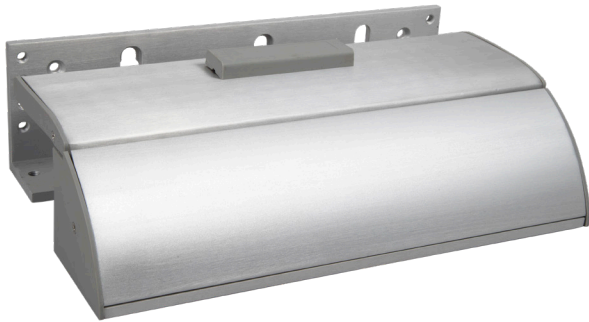

ARCHITECTURAL BRACKETS RGL SAFETY RANGE

MAGNETIC LOCK

Fire tested range of maglocks and brackets from a market leader in access control.

FIRE TESTED to
BSEN1634-1-2014 & BS476:Part22:1987
(30, 60, 90 & 120 min timber door-sets)

BK1200-F-L/AB

SPECIFICATION	FEATURES	OTHER PRODUCTS
---------------	----------	----------------

BK1200-F-L/AB
 • Specially designed bracket slots that allows for a simple one person installation of maglocks
 • Fully adjustable brackets
 • Suitable for all RGL Standard Maglocks - inc: ML1200 / ML1200-M

BK1200-F-L/AB
 • Fire rated (30, 60, 90 & 120 min timber door set)
 • L bracket for use on outward opening doors
 • ZL bracket for use on inward opening doors
 • Anodised aluminium finish
 • Z Bracket can provide an extra 20mm-30mm of reach for non standard door settings