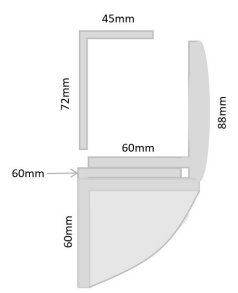

BK1200-F-L/AB
 • Fire rated (30, 60, 90 & 120 min timber door set)
 • L bracket for use on outward opening doors
 • ZL bracket for use on inward opening doors
 • Anodised aluminium finish
 • Z Bracket can provide an extra 20mm-30mm of reach for non standard door settings

INWARD
OUTWARD

DIMENSIONS

BK1200-F-L/AB
 • 265x72x45 (mm) L Bracket (LxWxD)
 • 265x60x60 (mm) Z Bracket (LxWxD) x2
 3.74kg Boxed

CONTENTS

BK1200-F-L/AB
 • L Bracket (1200lb)
 • 1 x ZL Brackets
 • 1 x Fixing kits
 • End caps