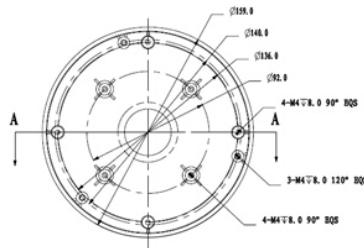

PLA-101-W

Mount Adapter

GENERAL

Material	Aluminum
Dimension (W x H x D)	Ø159mm x 35mm
Pipe Thread	G1 1/2"
Operating Temperature	-40°C -60°C
Humidity	0-90% RH
Load Bearing	N/A
Weight	0.24Kg

APPLICATION & DIMENSIONS