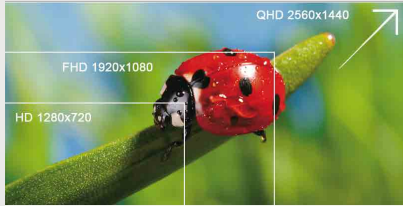

Features

QHD - High resolution panel

With 2560 x 1440 resolution, Quad HD (QHD) offers superior picture quality and sharp imagery that reveals the finest details. The widescreen 16:9 aspect ratio provides plenty of space to spread out and work, plus allows you to enjoy games or movies in their original size.