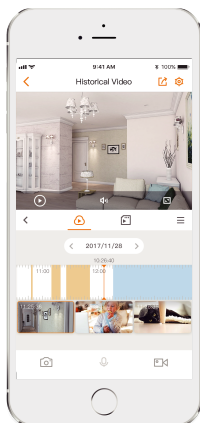

Imou

Cue 1080P

1080P Wi-Fi Camera

With 1080P Full HD live monitoring and two-way audio, Cue 1080P lets you stay in touch with your family. Real-time motion detection and instant alerts keep you aware of what is happening at home at anytime from anywhere.

1080P Full HD Video

See more than 720P

24/7 Protection

Excellent night vision,
feel safe even in complete darkness

Two-way Talk

Communicate with family
and pets easily

Alarm Notification

Get instant alerts while you are
on-the-go

Cloud Service

Live video, storage, and more

Micro SD Card Slot

Supports up to 64GB local
storage

Wi-Fi Connection

IEEE802.11b/g/n(2.4GHz)

Stay close with what you care

With Cloud service, you will have access to what you care as long as Internet is available. You can record daily or motion videos on Cloud and playback anytime anywhere.

Front View

Back View

Specifications

Camera

1/2.7" 2 Megapixel Progressive CMOS
2MP (1920 x 1080)
Night Vision: 10m(33ft) Distance
2.8mm Fixed Lens
Field of View : 115° (H), 62° (V), 137° (D)

Video & Audio

Video Compression : H.264
Up to 15fps Frame Rate
8x Digital Zoom
Two-way Audio