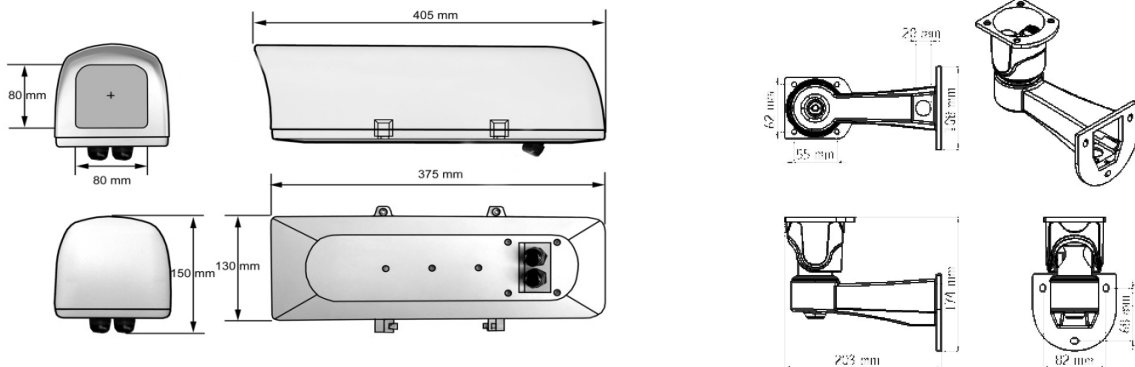

Weather Proof to IP67

3 Year Anti-Corrosion Warranty

Manufactured From Die Cast Aluminium

Quick Release Removable Top

Low Power Consumption with dual voltage heater. 12v =1.2A - 24vAC =600Ma

Dimensions:

Accessories:

	HAY-POLEMOUNT Polemount adapter for the METRO 2 Clamps for pole sizes 67mm to 127mm 83mm to 178mm.
---	---

Also Available:

HAY-METRO230-ARTIC

- Dual High Power 230V Heaters
- Neoprene Insulation
- Suitable to -50C