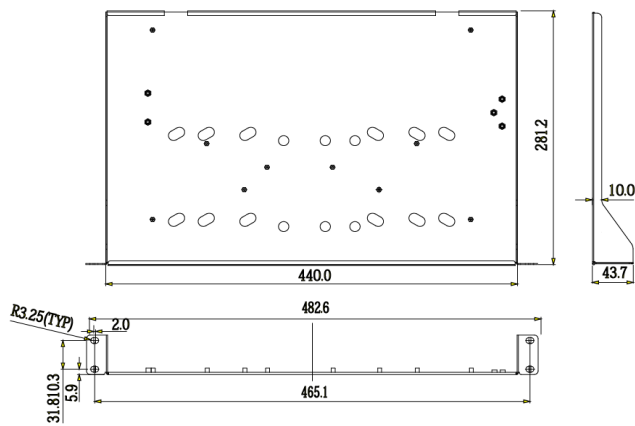

IC-RACKTRAY-1U

Rack Mount Tray

SPECIFICATIONS

Material	SPCC
Dimension	482.6mm x 281.2mm x 43.7mm
Operating Temperature	-40°C -60°C
Humidity	0-90% RH
Load Bearing	5.0Kg
Weight	1.4Kg (single)
Colour	Black
Compatible With	1U/Mini 1U/Compact 1U Storage Device

FEATURES

Material: SPCC
High Compatibility for 1U/Mini 1U/Compact 1U Storage Device

DIMENSIONS & APPLICATION

• **European Head Office**
• IC Realtime,
• 12 Knockmitten Lane,
• Western Industrial Estate,
• Dublin 12,
• Ireland