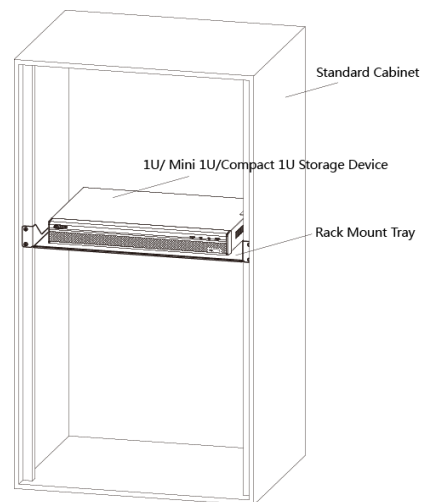

IC-RACKTRAY-1U

Rack Mount Tray

SPECIFICATIONS

Material	SPCC
Dimension	482.6mm x 281.2mm x 43.7mm
Operating Temperature	-40°C -60°C
Humidity	0-90% RH
Load Bearing	5.0Kg
Weight	1.4Kg (single)
Colour	Black
Compatible With	1U/Mini 1U/Compact 1U Storage Device

FEATURES

Material: SPCC
High Compatibility for 1U/Mini 1U/Compact 1U Storage Device

DIMENSIONS & APPLICATION

• **European Head Office**
• IC Realtime,
• 12 Knockmitten Lane,
• Western Industrial Estate,
• Dublin 12,
• Ireland