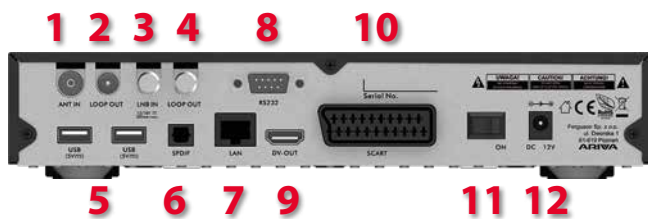

Inputs/Outputs

1. **ANT IN**
2. **LOOP OUT**
3. **LNB IN**
4. **LOOP OUT**
5. **USB**
6. **S/PDIF DIGITAL AUDIO**
7. **LAN**
8. **RS232**
9. **HDMI**
10. **SCART**
11. **ON/OFF**
12. **POWER**

Remote control

The Ferguson Ariva 154 Combo receiver is delivered with an extremely convenient and intuitive remote control with RCU-540 symbol. This remote control fits perfectly in the hand, that allows comfortable operation of all the functions of the receiver.

Front panel

1. **IR: 38KHz**
2. **Keys:** Up, Down, Left, Right, OK, Menu, Standby
3. **CA connector:** a module compatible with the CA standard
4. **Display:** green, four digits

Description

Ferguson Ariva 154 Combo is an universal receiver offering access to both satellite TV in **DVB-S2** standard and digital terrestrial television broadcast in the DVB-T standard. The decoder is also compatible with the **DVB-T2** standard encoded with the **H.265/HEVC** codec - a new generation of television transmission, offering better quality and coverage of programs broadcasted in the DVB-T2 standard. The device, which has been equipped with two heads, allows you to simultaneously watch one and record the content of the other viewed channel. The high functional values of the Ariva 154 Combo go hand in hand with a low energy consumption (power consumption in standby mode does not exceed 0.5W).

Ferguson Ariva 154 Combo is a real multimedia center for your home. A wide range of supported containers and codecs will ensure trouble free playback of most multimedia files.