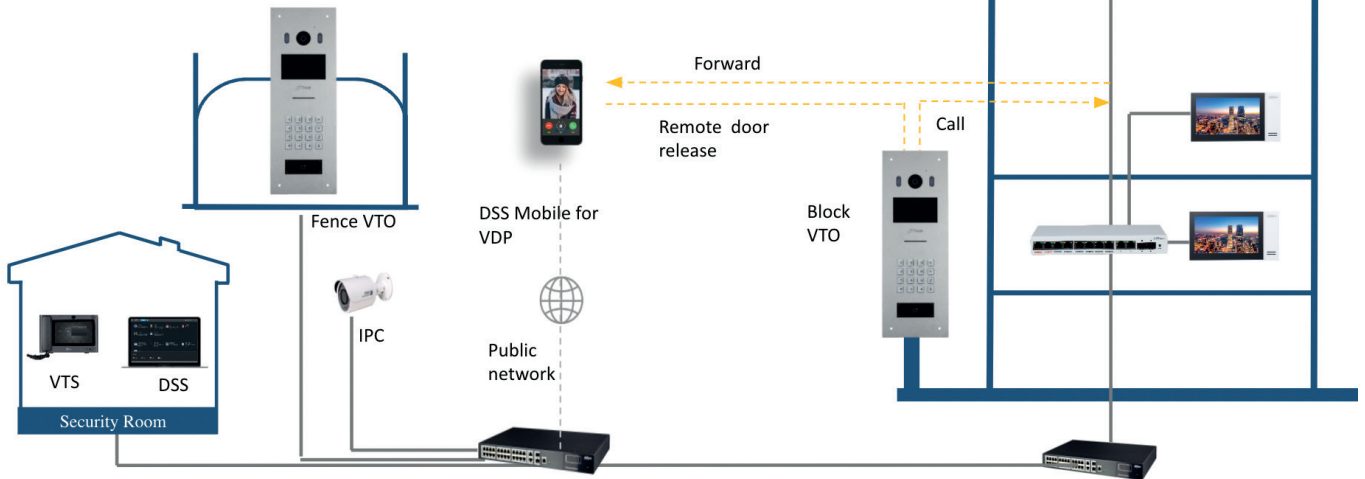

Partner App

Website

Community Intercom System Architecture

Dahua Software DSS as the SIP server

- Max. 2,000 Indoor monitor can be supported
- VTO6521K can be used as Fence and Block VTO
- DMSS Mobile app can answer call anywhere