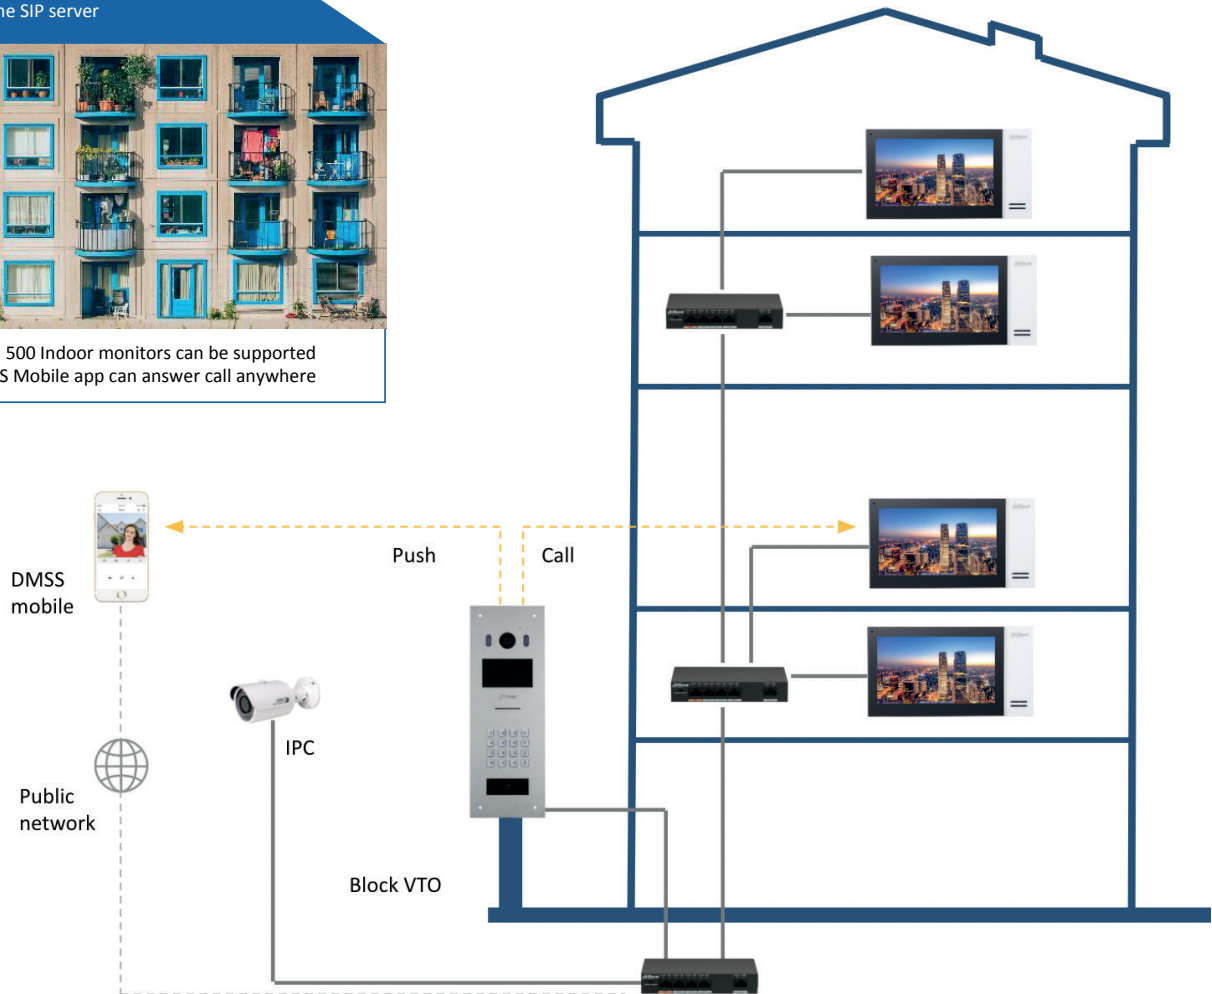

IP Small Apartment Intercom Architecture

* Design and specifications are subject to change without notice.

Ver. 1, March. 2022

Dahua UK & Ireland [Head Office]
Quantum, 60 Norden Road, Maidenhead, Berkshire SL6 4AY

Tel:
+44 (0) 1628 200880

Email:
sales.UK@dahuatech.com,
support.UK@dahuatech.com

YouTube

LinkedIn

Partner App

Website