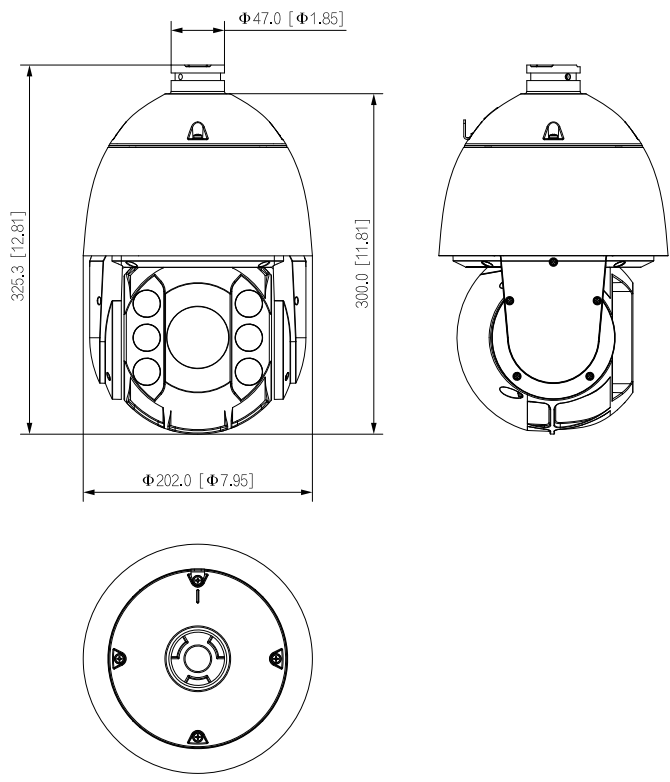

**Structure**

Casing	ADC12
Product Dimensions	325.3 mm × Φ202.0 mm (12.81" × Φ7.95") (H × D)
Net Weight	4.6 kg (10.14 lb)
Gross Weight	9.1 kg (20.06 lb)

**Ordering Information**

Type	Part Number	Description
4M WizMind PTZ Camera	DH-SD6C3425XB-HNR-A-PV1	4MP 25x Starlight IR PTZ AI Network Camera
	SD6C3425XB-HNR-A-PV1	4MP 25x Starlight IR PTZ AI Network Camera
Accessories	DC 24V/2.5A	Power Adapter
	PFB303W	Wall Mount Bracket
	PFA114	Mount Adapter
	PFB300C	Ceiling Mount Bracket
	PFB301C	Ceiling Mount Bracket
	PFB303S	Parapet mount Bracket
	PFB301S-E	Plane mount Bracket
	PFA151	Corner mount Bracket
	PFA150	Pole Mount Bracket

PFB303S Parapet Mount Bracket

PFB301S-E Plane mount Bracket

PFA151 Corner Mount Bracket

PFA150  
Pole Mount  
Bracket

**Dimensions (mm[inch])**

<p>Wall Mount</p> <p>PFA114+PFB303M+PFA120</p>	<p>Ceiling Mount</p> <p>PFA114+PFB300C</p>	<p>Ceiling Mount</p> <p>PFA114+PFB301C</p>
<p>Pole Mount(Vertical)</p> <p>PFA114+PFB303M+PFA150</p>	<p>Corner Mount</p> <p>PFA114+PFB303M+PFA151</p>	<p>Pole Mount(horizontal)</p> <p>PFA114+PFB300C+PFA150</p>
<p>Plane Mount</p> <p>PFA114+PFB301S-E</p>	<p>Parapet Mount</p> <p>PFA114+PFB303S</p>	