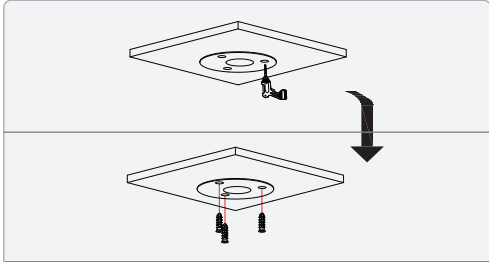

# HDCVI Eyeball Camera Installation Guide v1.0.3