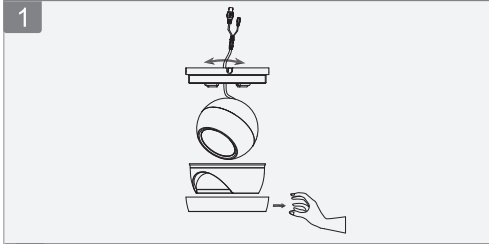

HDCVI Eyeball Camera Installation Guide v1.0.3

A

B

C