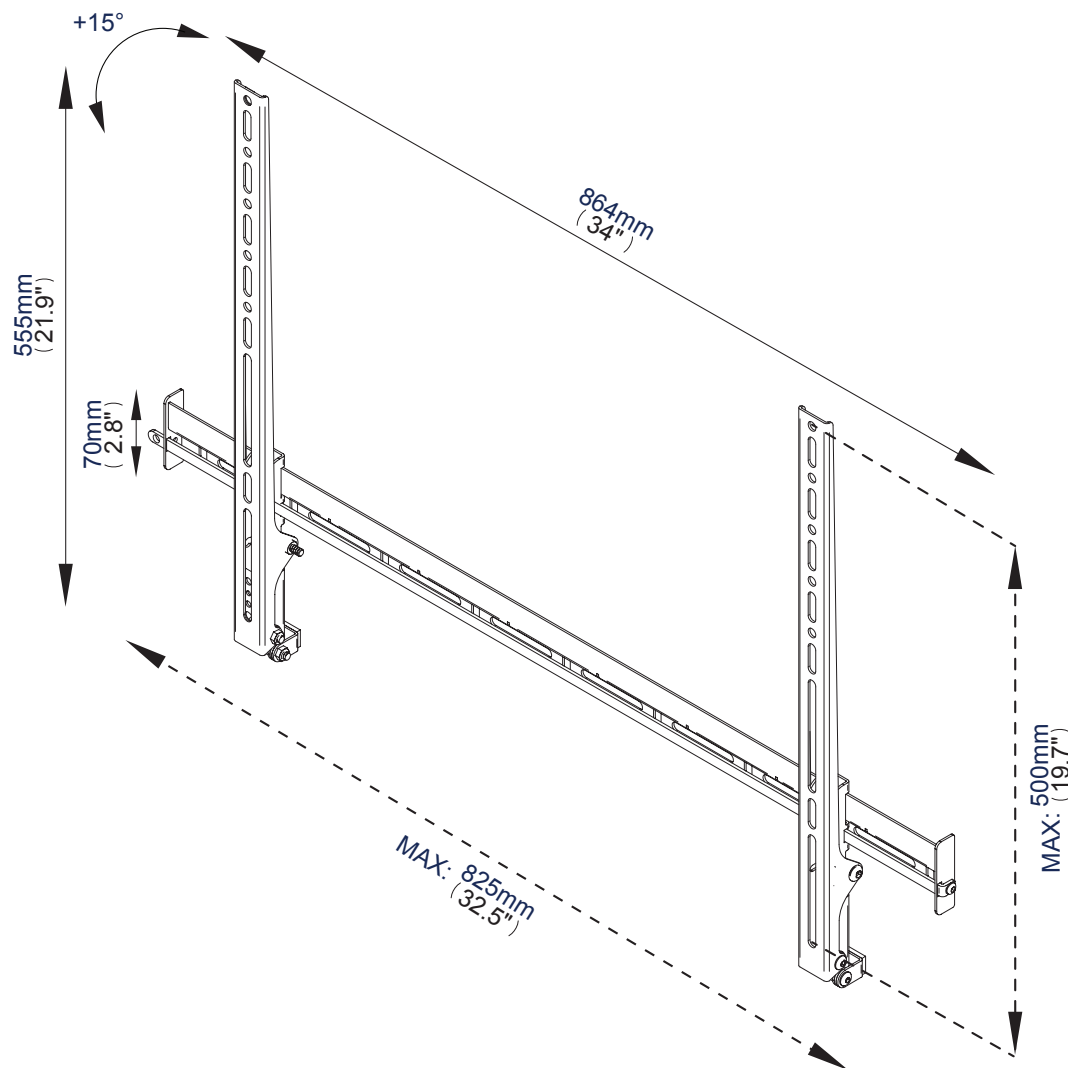

X-Large Flat Screen Wall Mount with Tilt and Swivel

For more information please visit www.btechavmounts.com/BTV521

BTV521

Registered Design Number: 001713280-0024

Colour:	Order Ref:	EAN Code:	Master Carton Qty:	Inner Carton Qty:	Master Carton Weight:	Master Carton Cube:
Black	BTV521/B	5019318440113	6	N/A	20.10kg (44.31lbs)	0.034cbm (1.186cuft)

This information is intended as a guide only and reflects the current specification at the time of print. B-Tech accepts no liability for the accuracy of the information contained in this document.