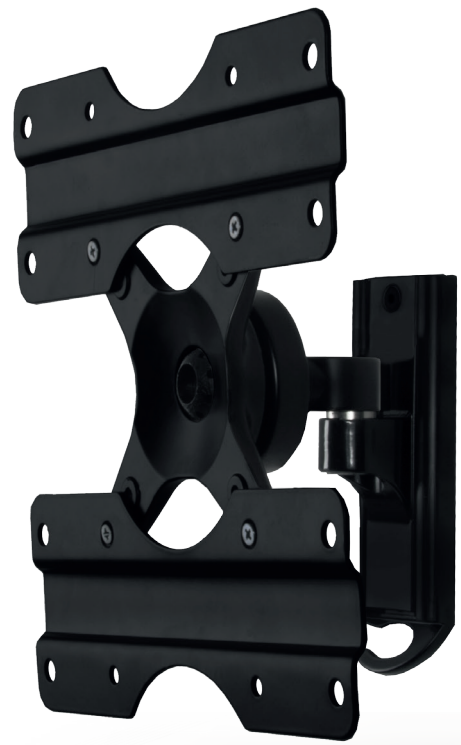

B-TECH AV MOUNTS™

**FEATURES  
TILT AND  
SWIVEL**

## FLAT SCREEN WALL MOUNT WITH TILT & SWIVEL

Designed to mount small to medium sized screens, this wall mount features swivel, tilt and full screen rotation which allows for quick and easy repositioning of the screen as required. Integrated cable management and spirit level help make this a neat and tidy mounting solution which is ideal for home installations as well as commercial applications.

### FEATURES

- Mounts screens only 95mm from the wall
- Interface features tilt, swivel and screen rotation
- Integrated cable management
- Integrated spirit level for easy wall plate levelling during installation
- Simple 'hook-on' installation
- All mounting hardware included

Screen mounting up to VESA 200 x 200mm

Integrated cable management and level bubble included

Features swivel and up / down tilt

Interface allows screen rotation of 360°

FRONT VIEW

REAR VIEW

SIDE VIEW

PACKING INFORMATION