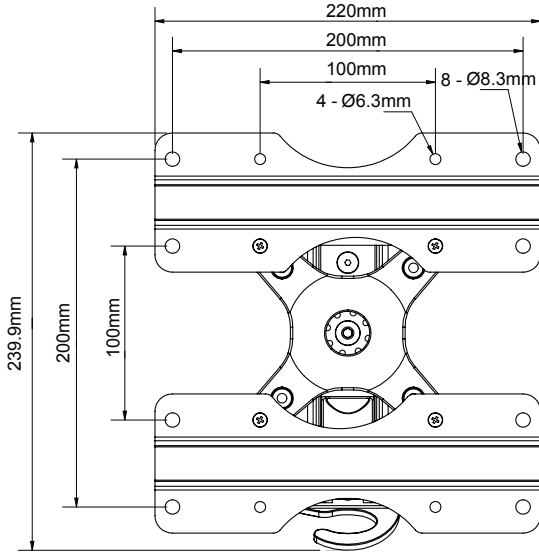

FRONT VIEW

REAR VIEW

PACKING INFORMATION

COLOUR:	ORDER REF:	EAN CODE:	MASTER CARTON QTY:	INNER CARTON QTY:	MASTER CARTON WEIGHT:	MASTER CARTON CUBE:
Black	BTV502/B	5019318440601	8	0	12.44kg	0.034cbm

ACCESSORIES AND SIMILAR PRODUCTS TO THE BTV502

SS-BTV502-V1-0116