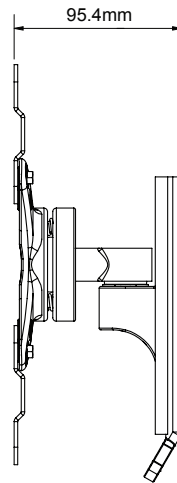

SIDE VIEW

PACKING INFORMATION

COLOUR:	ORDER REF:	EAN CODE:	MASTER CARTON QTY:	INNER CARTON QTY:	MASTER CARTON WEIGHT:	MASTER CARTON CUBE:
Black	BTV502/B	5019318440601	8	0	12.44kg	0.034cbm