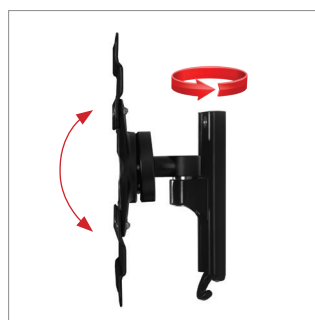

## FLAT SCREEN WALL MOUNT WITH TILT & SWIVEL

Designed to mount small to medium sized screens, this wall mount features swivel, tilt and full screen rotation which allows for quick and easy repositioning of the screen as required. Integrated cable management and spirit level help make this a neat and tidy mounting solution which is ideal for home installations as well as commercial applications.

### FEATURES

- Mounts screens only 95mm from the wall
- Interface features tilt, swivel and screen rotation
- Integrated cable management
- Integrated spirit level for easy wall plate levelling during installation
- Simple 'hook-on' installation
- All mounting hardware included

Screen mounting up to VESA 200 x 200mm

Integrated cable management and level bubble included

Features swivel and up / down tilt

Interface allows screen rotation of 360°

FRONT VIEW

REAR VIEW

SIDE VIEW

PACKING INFORMATION