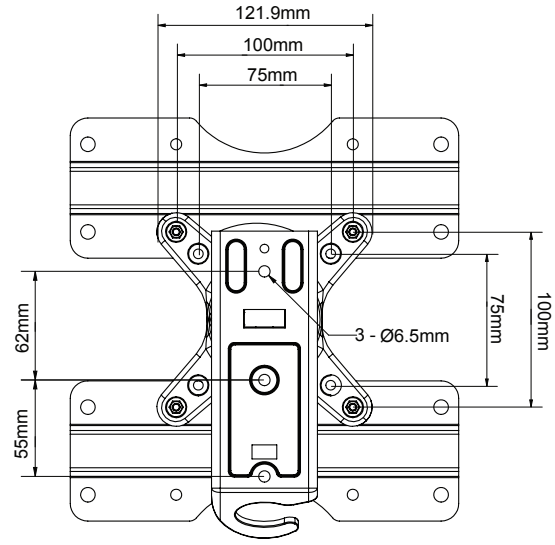

FRONT VIEW

REAR VIEW

PACKING INFORMATION

COLOUR:	ORDER REF:	EAN CODE:	MASTER CARTON QTY:	INNER CARTON QTY:	MASTER CARTON WEIGHT:	MASTER CARTON CUBE:
Black	BTV502/B	5019318440601	8	0	12.44kg	0.034cbm

ACCESSORIES AND SIMILAR PRODUCTS TO THE BTV502

SS-BTV502-V1-0116