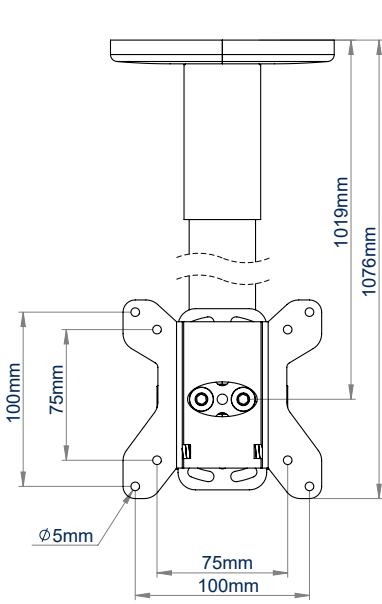

BT5971-FD100
FRONT VIEW