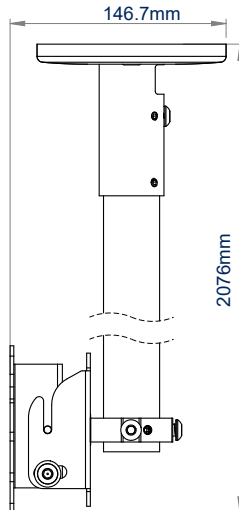

BT5971-FD100
SIDE VIEW

BT5971-FD200
SIDE VIEW