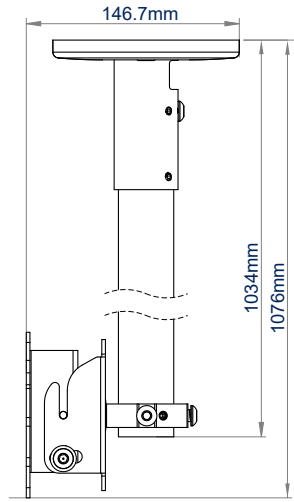

REAR VIEW

PACKING INFORMATION

COLOUR:	ORDER REF:	EAN CODE:
White	BT5971-FD100W	5019318305030
White	BT5971-FD200W	5019318305047

RELATED PRODUCTS