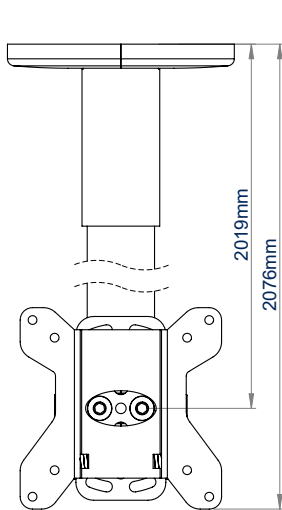

BT5971-FD200
FRONT VIEW