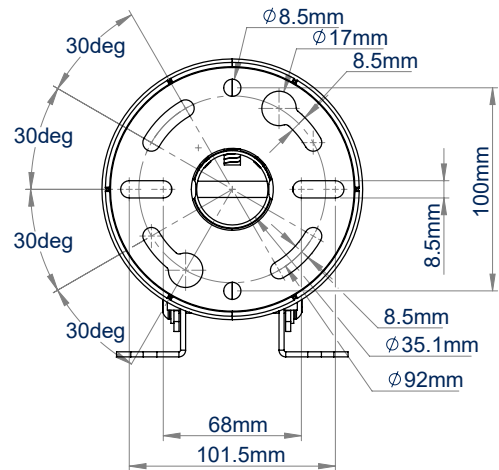

CEILING MOUNT
TOP VIEW

PACKING INFORMATION

COLOUR:	ORDER REF:	EAN CODE:
White	BT5971-FD100W	5019318305030
White	BT5971-FD200W	5019318305047