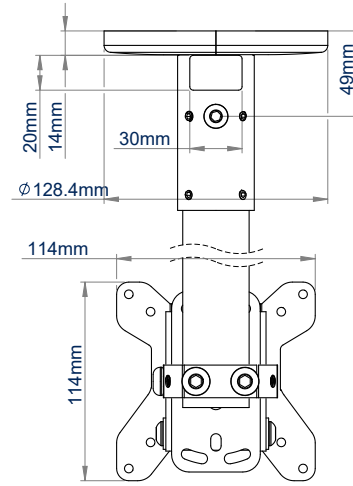

REAR VIEW

PACKING INFORMATION

COLOUR:	ORDER REF:	EAN CODE:
White	BT5971-FD100W	5019318305030
White	BT5971-FD200W	5019318305047

RELATED PRODUCTS