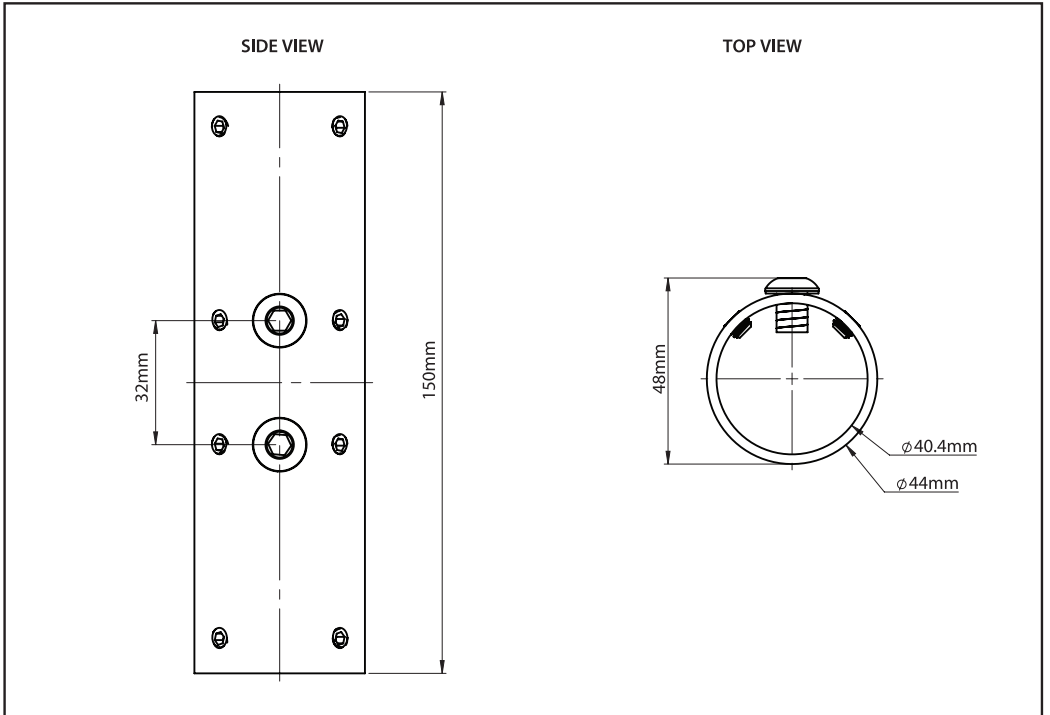

BT5924

EXTERNAL POLE JOINER

PRODUCT DIMENSIONS

CONTACT:

info@btechavmounts.com

©2020 B-Tech International Design & Manufacturing Ltd. All rights reserved.
B-Tech AV Mounts is a division of B-Tech International Design & Manufacturing Ltd.
B-Tech AV Mounts and the B-Tech logo are registered trade marks.
All other brands and product names are trademarks of their respective owners.
Photographs are for illustrative purposes only. E&OE.

AMA-BT5924-V1-1020-110 MADE IN VIETNAM