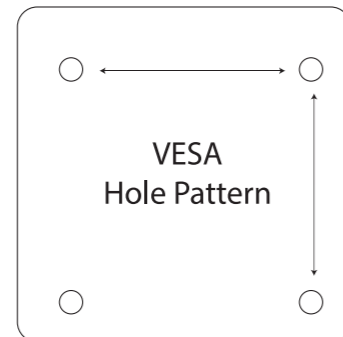

### Toolless Tilt Lock

Ensures effortless adjustment of your tilt wall mount to avoid glare and reflections.

### Level Adjustment

Allows you to adjust the level of the TV once it is on the wall.

## How to measure your VESA

VESA Explained

- VESA is the standard adopted by most TV manufacturers for wall bracket mounting.
- There are 4 holes on the back of every flat screen TV and the space between the holes is governed by the VESA standard.
- VESA comes in a range of sizes depending on the weight and size of the flat screen TV; sizes 50 x 50mm, 75 x 75mm, 100 x 100mm, 200 x 100mm and so on... are standard. Not all flat screen TVs are compliant, contact the TV manufacturer for assistance if your TV does not appear to comply with VESA.
- To check if your TV or monitor is compliant, look at the rear of the display there should be 4 screw-holes in a square pattern or in larger displays a rectangular shape.
- Measure the distances between the holes in mm to find your VESA format.